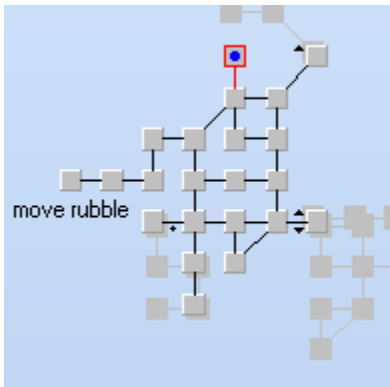

Evil Hunter

Description

This is an Arctic hunter, searching the tunnels for corpses to loot, and pelts to sell. It is in excellent condition.

Wielding : a Spear.

Carrying : Blubber. Buckler.

Detect Magic

Location

from Onyx mirror entrance:

- n;n;n;n;ne;n

Attacks

Map

Quotes

Notes

Location	Onyx Mirror
Race	
Trainer	No
Quests	

 Unknown macro: 'show-if'